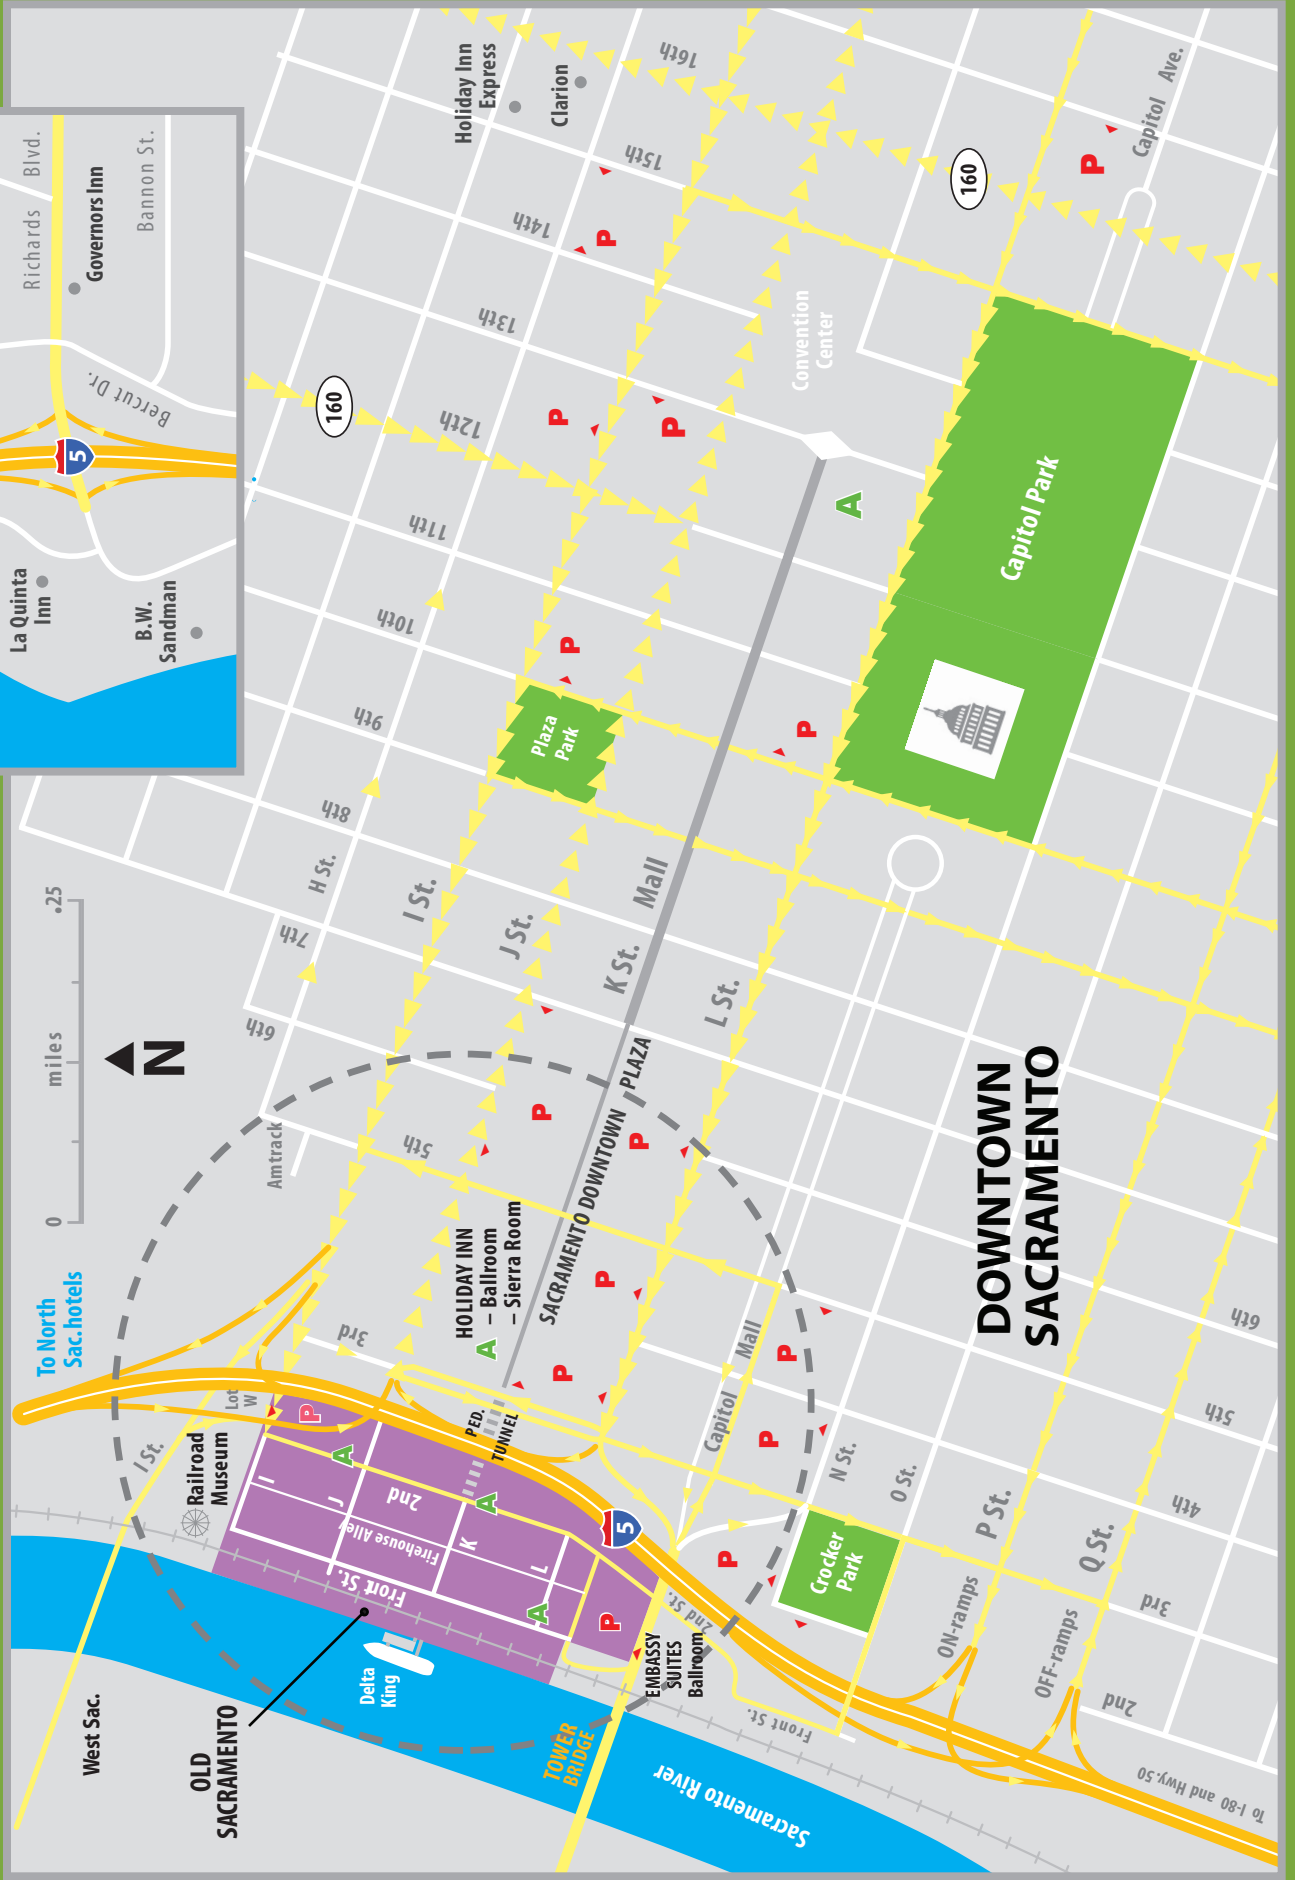

SACRAMENTO MUSIC FESTIVAL

-  Music Venue
-  Sponsored Hotel
-  Admission Sales

-  Parking
-  Parking Entrance

SACMUSICFEST

.com

Detail Map of
OLD SACRAMENTO

Sacramento River

Delta King Theater
Delta King Dock
Paddlewheel Saloon

TOWER BRIDGE