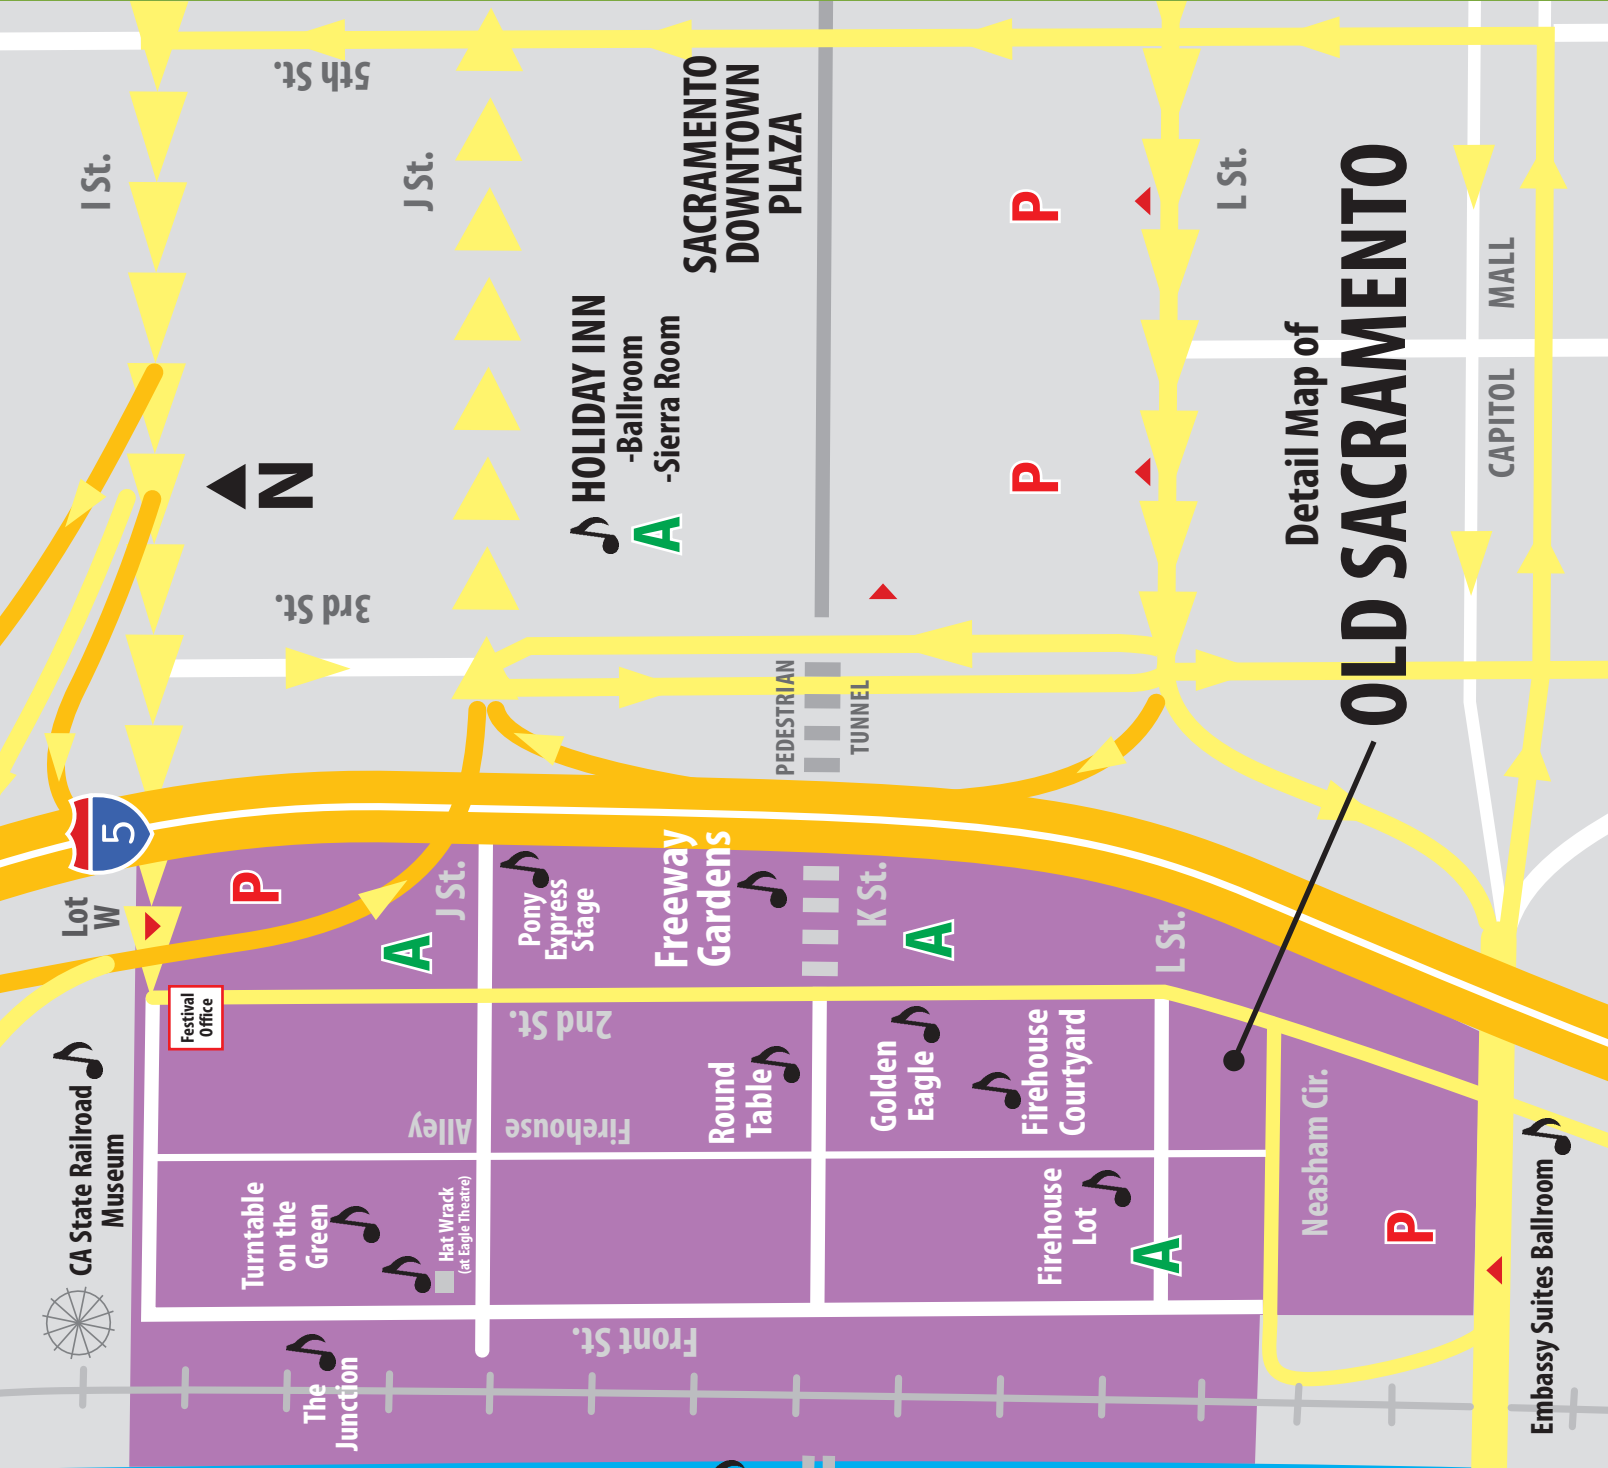

SACRAMENTO MUSIC FESTIVAL

-  Music Venue
-  Sponsored Hotel
-  Admission Sales

-  Parking
-  Parking Entrance

SACMUSICFEST

.com

Detail Map of
OLD SACRAMENTO

Sacramento River

Delta King Theater
Delta King Dock
Paddlewheel Saloon

TOWER BRIDGE